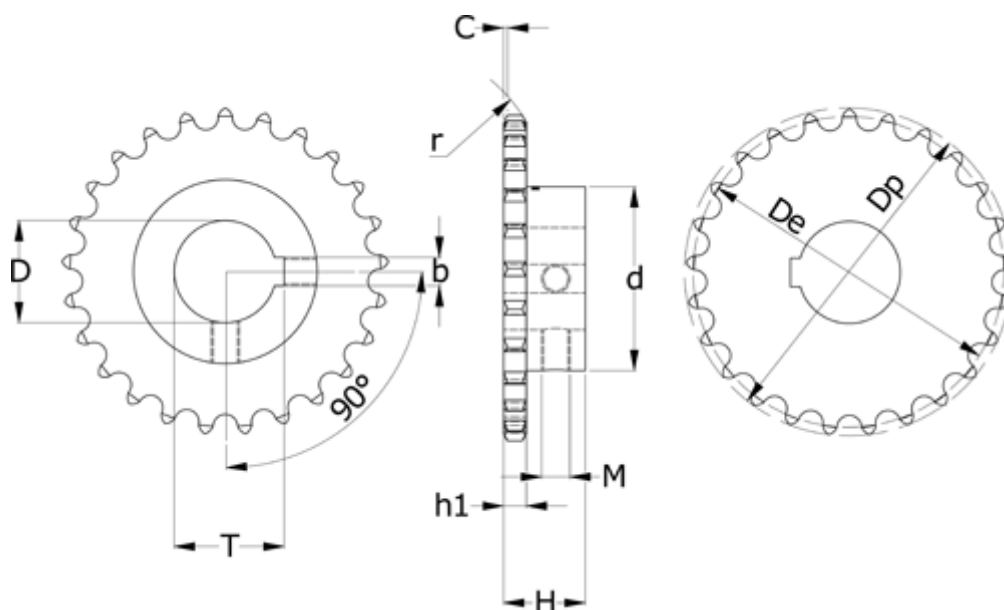

Article number: 616011009014032

Description: Sprocket 20 B-1 Z=14 simplex  
bore 32H7 with keyway

## Measures

b = 10	M = M8
C = 3.5	Number of teeth = 14
d = 108	Pitch = 31.75
D = 32	r = 32
De = 142.68	t = 35.3
Dp = 157.8	
H = 45	
h1 = 18.5	